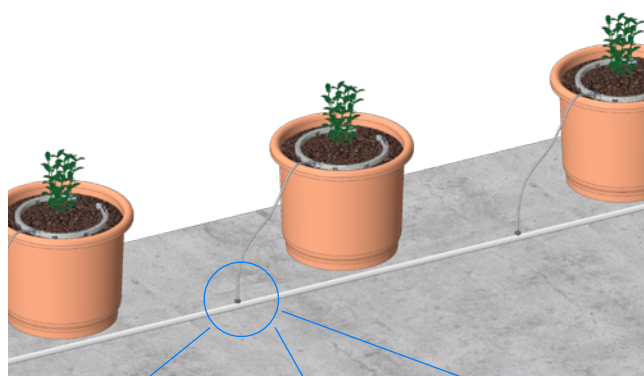

→ CONNECTION TYPES